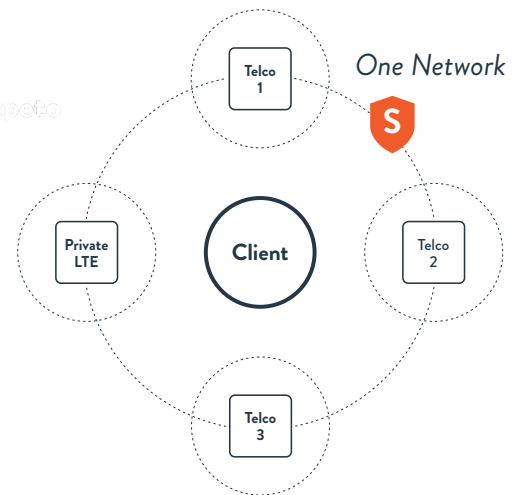

**EXPETO'S SOLUTION: MAKE CELLULAR DEVICES PART OF YOUR NETWORK**

Expeto’s solution gives businesses complete control and security over any device connected to a mobile cellular network. By extending IT-management functionality to mobile networks, Expeto allows businesses to:

- Configure cellular connections just like private WiFi
- Manage all devices behind a firewall
- Use your own security and network diagnostic tools

By enabling a worldwide private cellular network that spans continents and mobile operators, Expeto makes it finally possible to control all of your cellular-connected devices on a “single pane of glass”, centralizing policy control, saving time and reducing costs.